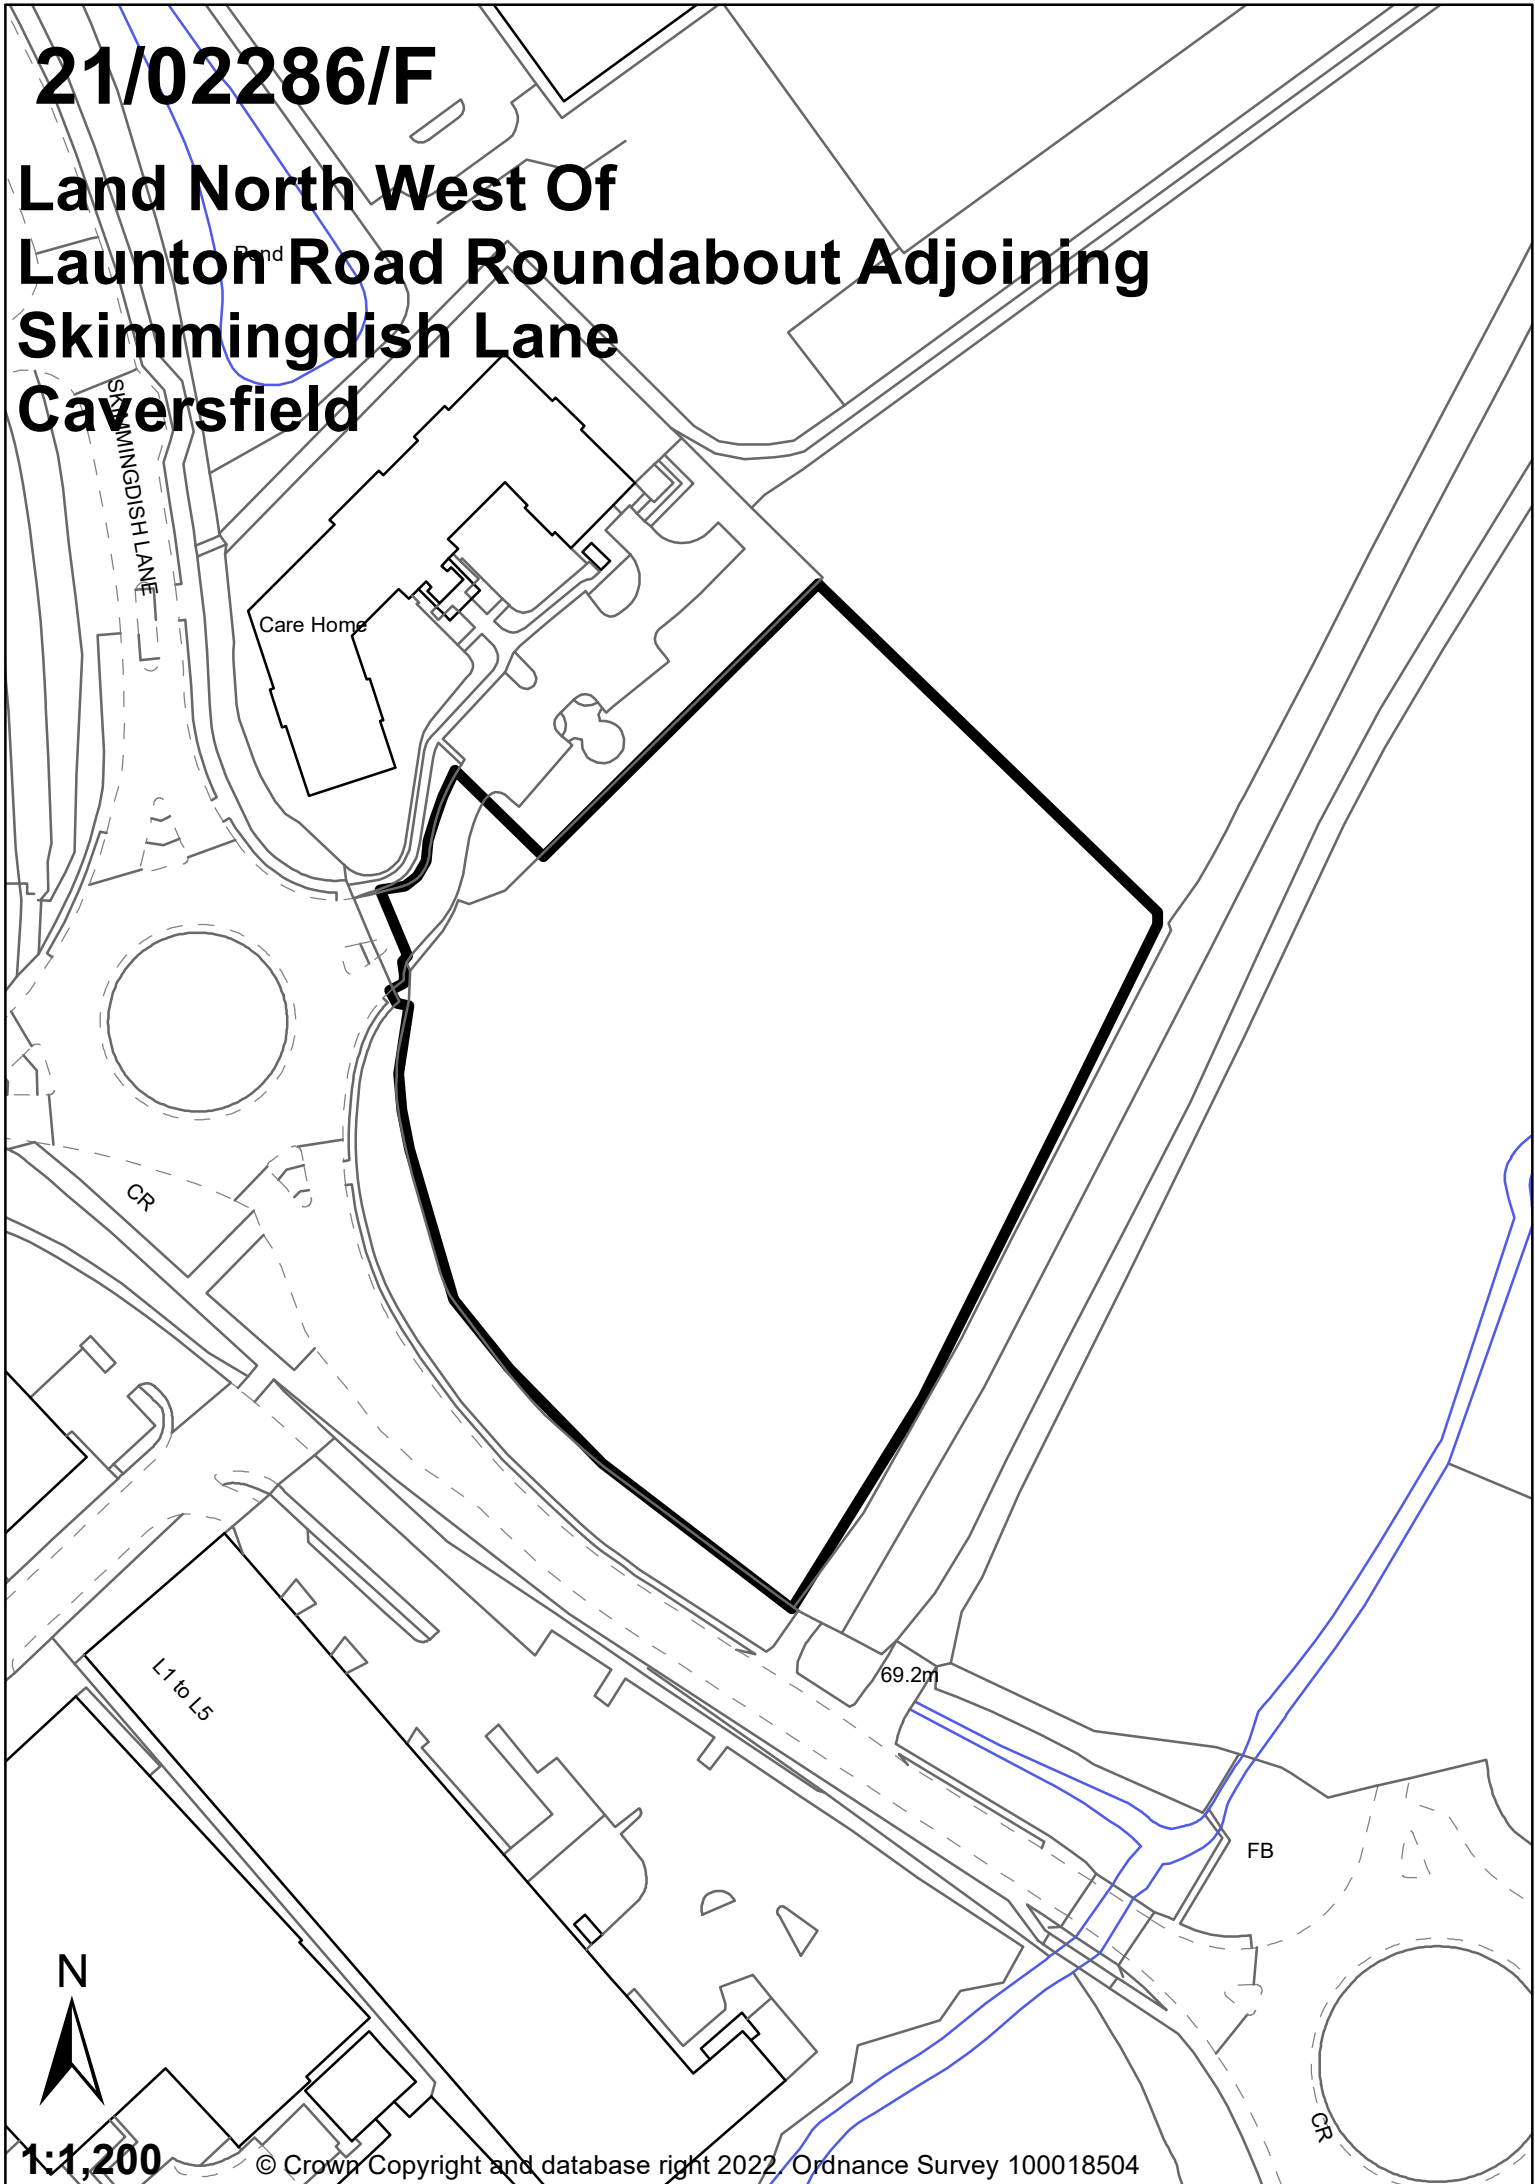

21/02286/F

**Land North West Of
Launton Road Roundabout Adjoining
Skimmingdish Lane
Caversfield**

1:1,200